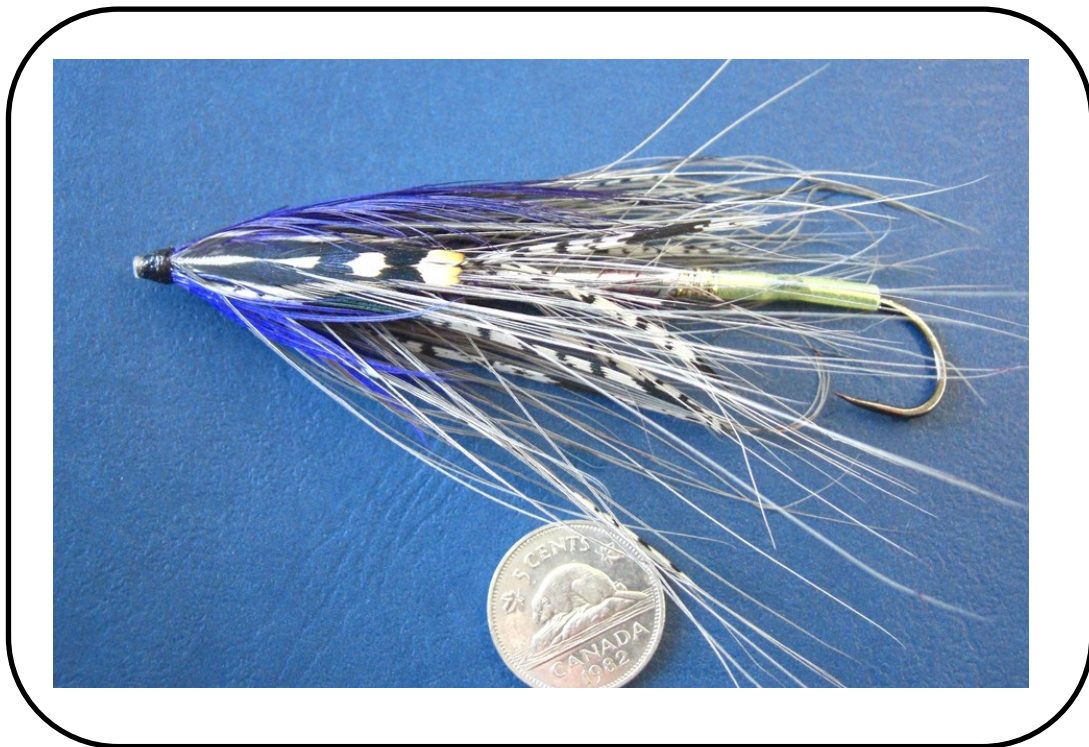

Deluxe Tube Fly Box

SIII- BOX

MSRP * \$32.99

Plumage

Guinea Fowl Extra Long
 This Guinea Fowl is the longest we have ever found. We pack the bundle of over 40 feathers in a 5 inch long bag and often we still have to bend the tips over a bit. Available in 10 dyed colours. Complete with barcode in a crystal clear, re-sealable zip bag.