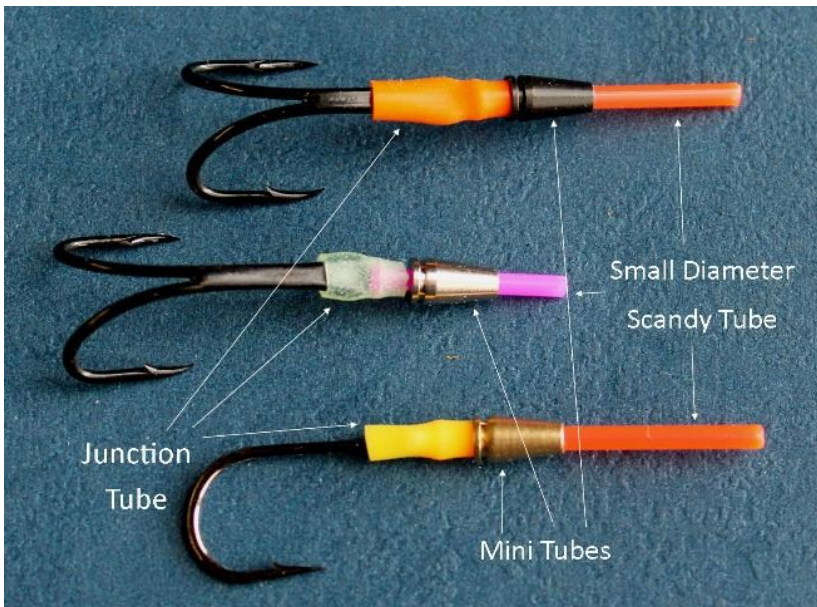

Shumakov Weight Forward Tubes

10 Brass Weight Forward Tubes

Complete with hard liner tube and junction tubing in barcoded clamshell package.

Shumakov Tube Kit- Weight Forward

SHU-KT-WF

MSRP * \$9.95

Mini Tube Assortment